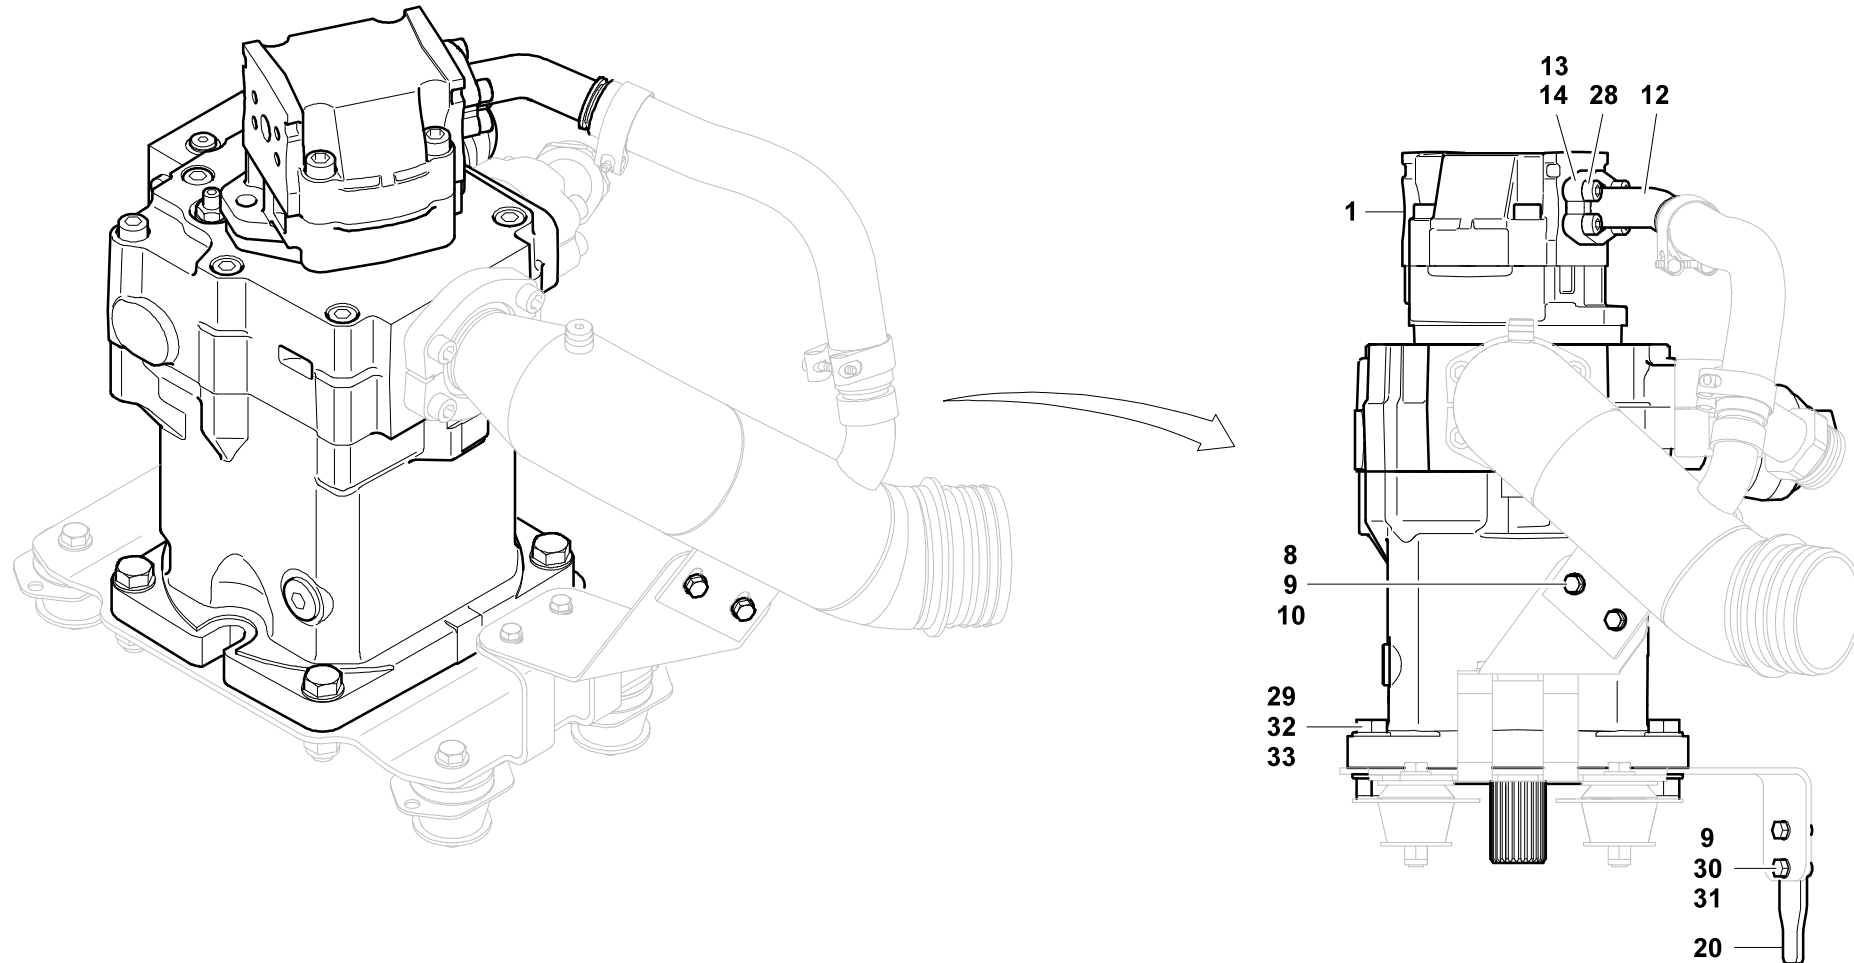

GROVE

PUMPENKOMBINATION VORMONTAGE

COMBINATION OF PUMPS PRE-ASSEMBLY

BILDTADEL
PICTORIAL DISPLAY**GMK4080-3**

12.17

4189159-ETL B

1/2

GROVE

PUMPENKOMBINATION VORMONTAGE

COMBINATION OF PUMPS PRE-ASSEMBLY

BILDTADEL
PICTORIAL DISPLAY**GMK4080-3**

12.17

4189159-ETL B

2/2